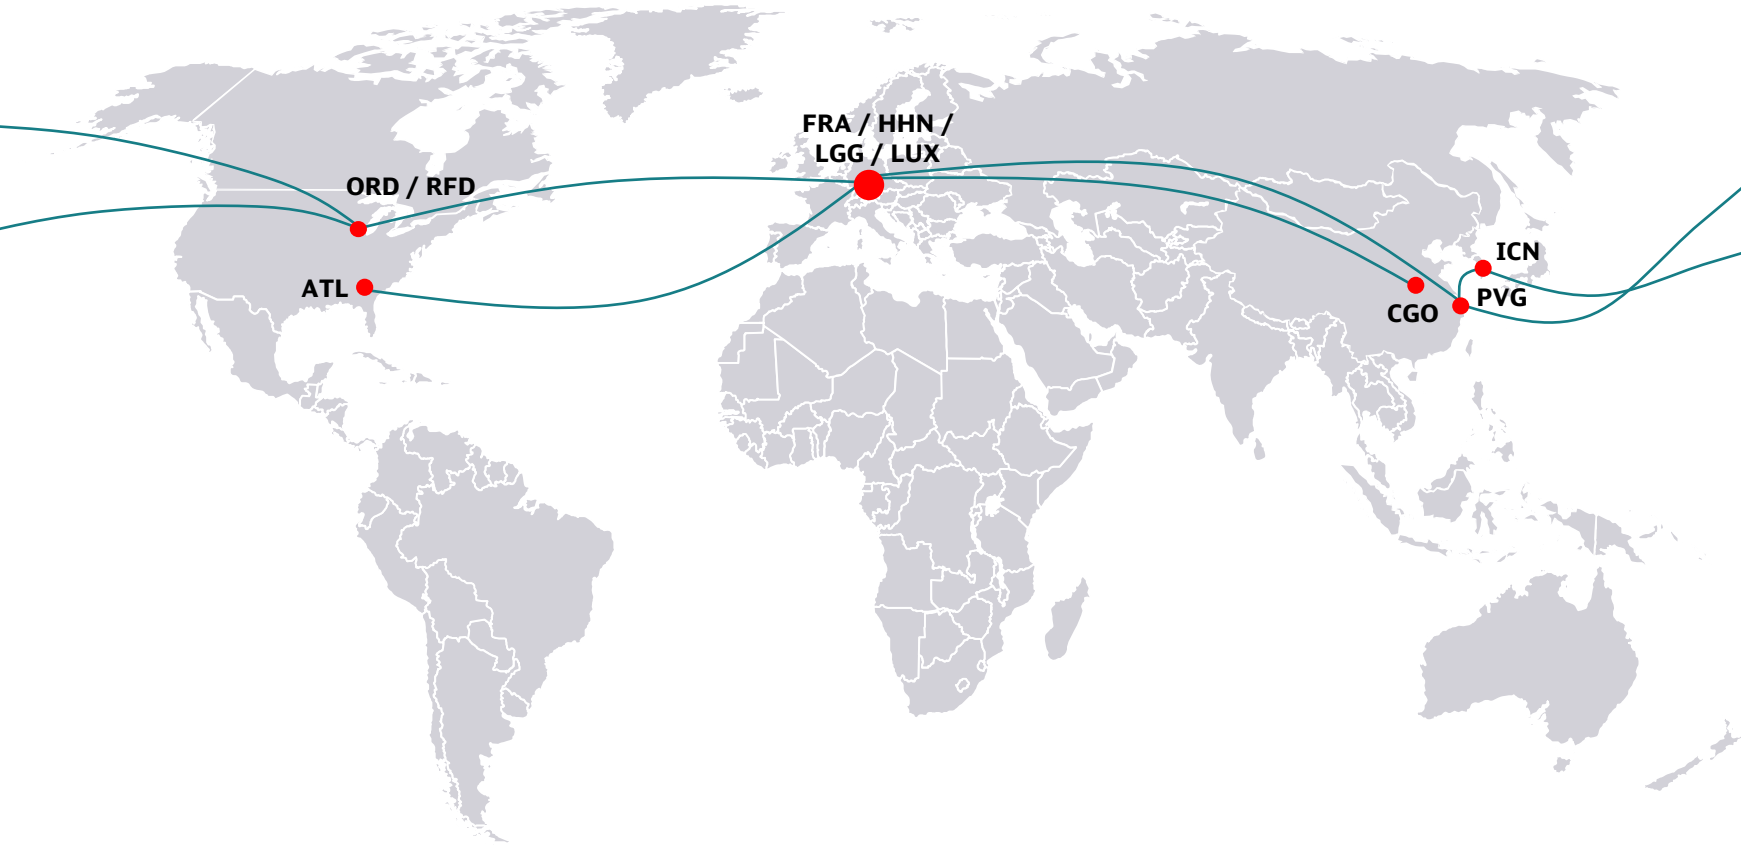

DB Schenker Global Flight Network January 2024

Get fast, reliable air cargo service to/from key market gateways

DB Schenker Global Flight Network Operational per January 2024

Roundtrips

- Chicago (RFD) – Seoul (ICN) – Shanghai (PVG) – Chicago (RFD)
- Chicago (ORD) – Seoul (ICN) – Shanghai (PVG) – Chicago (RFD)
- Frankfurt (HHN) – Atlanta (ATL) – Frankfurt (HHN)
- Frankfurt (FRA) – Shanghai (PVG) – Frankfurt (FRA)

One-Way

- Frankfurt (FRA) – Zhengzhou (CGO) – Luxembourg (LUX)
- Frankfurt (FRA) – Chicago (ORD) – Liege (LGG)
- Shanghai (PVG) – Chicago (ORD)

These scheduled charter flights are in addition to other major commercial block space agreements DB Schenker holds with preferred airline partners.