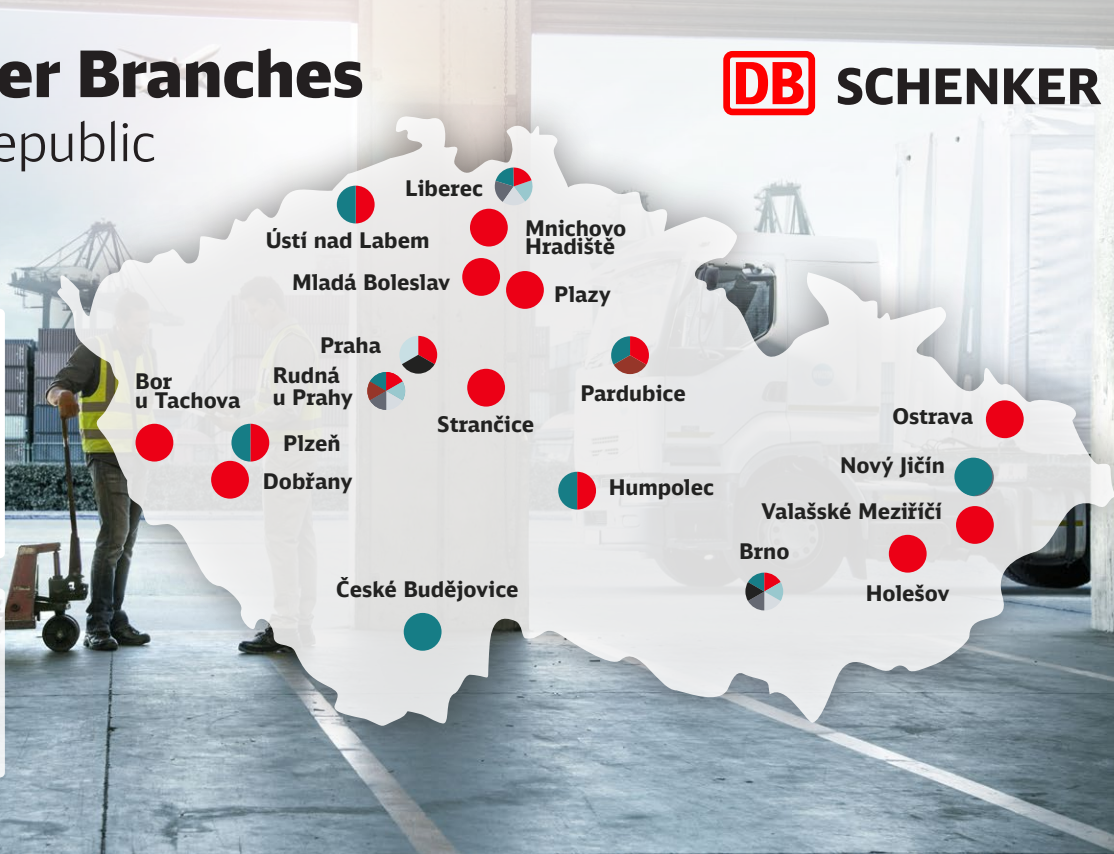

DB Schenker Branches

in the Czech Republic

- Logistics Warehouses (17)
- Land Transport (9)
- Customs (4)
- Air Freight (3)
- Ocean Freight (3)
- Multimodal Solutions (2)
- Fairs and Exhibitions (2)
- Projects - Oversize Transport (1)

Head Office
Prologis Park Rudná
K Vypichu 731
252 16 Nučice
Tel.: +420 311 711 111
cz.info@dbschenker.com

Bor u Tachova

Logistics Warehouse
CTPark Bor 19/3a
348 02 Bor u Tachova
Phone: +420 374 732 035
borlsc@dbschenker.com

Brno

Land Transport, Logistics Warehouse
CTPark, Blučina 750
664 56 Blučina
Phone: +420 540 030 999
brq.customerservice@dbschenker.com

Brno

Air and Ocean Freights, Customs
Tuřanka 115
627 00 Brno - Slatina
Phone: +420 545 422 793
airbrq.export@dbschenker.com

Brno

Fairs and Exhibitions
Tuřanka 115
627 00 Brno - Slatina
Phone: +420 735 700 723
cz.dl.brq.fairs.bvv@dbschenker.com

České Budějovice

Land Transport
Budějovická 430
370 01 České Budějovice - Homole
Phone: +420 387 012 111
ixd.customerservice@dbschenker.com

Dobřany

Logistics Warehouse
Vysoká 1297
334 41 Dobřany
Phone: +420 735 793 064
dobranylsc@dbschenker.com

Holešov

Logistics Warehouse
Palackého 360
769 01 Holešov

Humpolec

Land Transport, Logistics Warehouse
CTPark Humpolec II
Pražská 1 834
396 01 Humpolec
Phone: +420 565 658 710
pel.customerservice@dbschenker.com

Liberec

Land Transport, Air and Ocean Freights,
Logistics Warehouse, Customs
Průmyslová 499
463 12 Liberec
Phone: +420 485 210 001
lic.customerservice@dbschenker.com

Mladá Boleslav

Logistics Warehouse
D+D Park Kosmonosy, hala DC1
Průmyslová 1261
293 06 Kosmonosy
Phone: +420 321 022 002
kosmonosylsc@dbschenker.com

Mnichovo Hradiště

Logistics Warehouse
5. května 1 505
295 01 Mnichovo Hradiště
Phone: +420 731 636 729
mnichovohradistelsc@dbschenker.com

Nový Jičín

Land Transport, Customs
CTPark, Hřbitovní 2263/80
741 01 Nový Jičín
Phone: +420 595 000 001
njc.customerservice@dbschenker.com

Ostrava

Logistics Warehouse
Ostrava Business Park
Lihovarská 679/40
718 00 Ostrava - Kunčičky
Phone: +420 595 000 001
ostravalsc@dbschenker.com

Pardubice

Land Transport, Multimodal Solutions,
Logistics Warehouse
Logistické centrum Zelená louka
Rosice 752
533 51 Pardubice
Phone: +420 464 628 810
hkr.customerservice@dbschenker.com

Plazy

Logistics Warehouse
Logistické centrum Goodman, hala B3A
Plazy 129
293 01 Mladá Boleslav
Phone: +420 602 439 215
plazylsc@dbschenker.com

Plzeň

Land Transport, Logistics Warehouse
Domažlická 1249/180b
318 00 Plzeň - Skvrňany
Phone: +420 371 152 001
plz.customerservice@dbschenker.com

Praha

5. května 65
Kongresové centrum Praha
140 21 Praha 4
Projects - Oversize Transport
Phone: +420 242 405 148
cz.dl.prg.projects@dbschenker.com
Fairs and Exhibitions
Phone: +420 242 405 165
cz.dl.prg.fairs.prg@dbschenker.com

Praha

Logistics Warehouse
Areál P3 Prague Park Horní Počernice
Budova C2, F. V. Veselého 2719/11
193 00 Praha 9
Phone: +420 323 627 018
zs.pocernice@dbschenker.com

Rudná u Prahy

Land, Air and Ocean Transports,
Multimodal Solutions, Logistics
Warehouse, Customs
Prologis Park Rudná
K Vypichu 731
252 16 Nučice
Phone: +420 311 711 001
prg.customerservice@dbschenker.com

New Warehouse

Za Panskou zahradou 1018,
252 19 Rudná

Strančice

Logistics Warehouse
P3 Park D1, haly A a C
Všechromy 65
251 63 Strančice