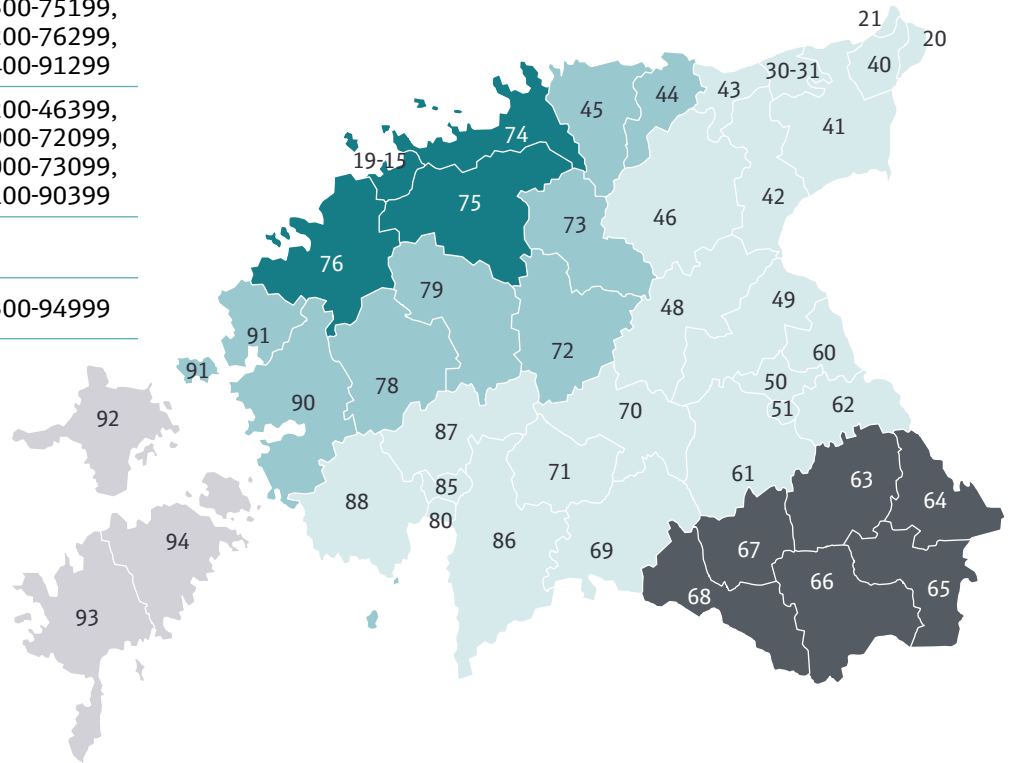

Zone	Postal code
1	10000-19999, 74000-74299, 75200-75999, 76100-76199, 76300-76999, 79700-79999
2	44300-46199, 46400-46499, 72100-72399, 72600-72999, 73100-73999, 74300-75199, 76000-76099, 76200-76299, 78000-79699, 90400-91299
3	20000-44299, 46200-46399, 46500-62999, 69000-72099, 72400-72599, 73000-73099, 80000-87999, 88100-90399
4	63000-68999
5	88000-88099, 91300-94999

Experience the power of Europe's largest network

We offer the most optimal transport solutions in the market, which enhances the logistics flow and value chain for your company while optimizing the business opportunities. Together we find the best solutions!

- DB SCHENKER**system** delivers **goods under 2,500 kg** or up to 1.5 loading meters. The consignment is transported from hub to hub through Europe incl. pick up and tail lift delivery
- Possibility of booking **long goods** up to 3 or 6 meters respectively
- DB SCHENKER**part load** delivers **goods up to 19,400 kg** or up to 11.0 loading meters. The consignment is transported directly from shipper to consignee without terminal handling or transshipment either as a part- or full load consignment
- DB SCHENKER**full load** delivers **goods over 19,400 kg** or from 11.0 loading meters. The consignment is transported directly from shipper to consignee without terminal handling or transshipment either as a part or full load consignment.
- **Express** and **special transports**

Click [here](#) for indicative transit times via "eSchenker Scheduling" *)

*) Incl. all European holidays

www.dbschenker.com/dk

+45 32 42 50 00

info.dk@dbschenker.com