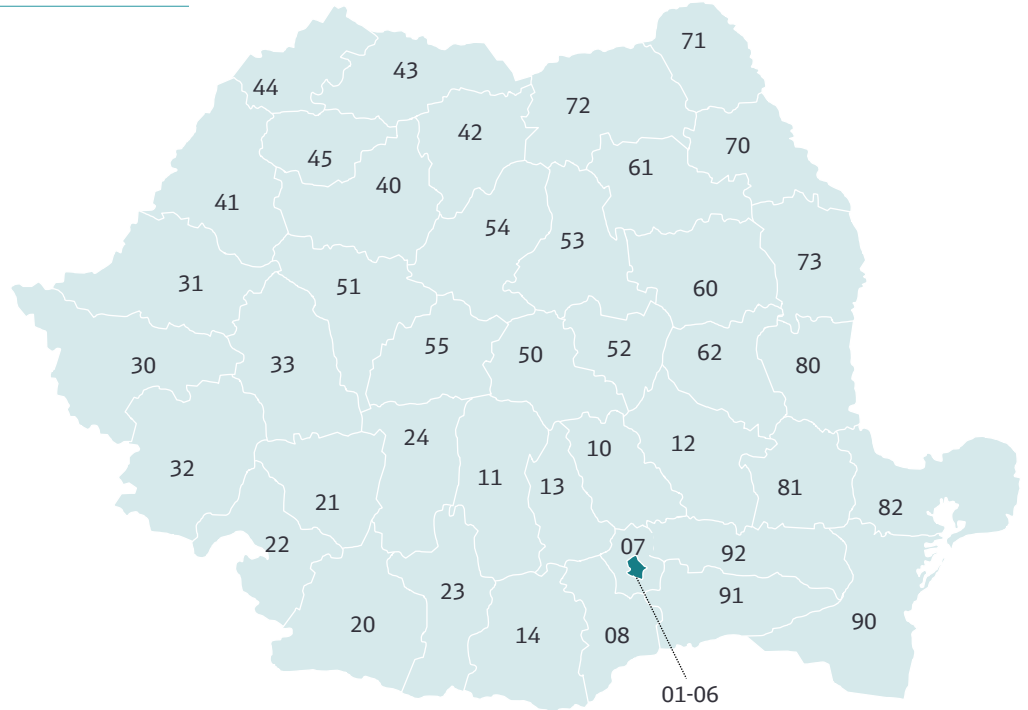

Zone	Postal code
1	Bucharest: 010000-069999
2	the rest of Romania

Experience the power of Europe's largest network

We offer the most optimal transport solutions in the market, which enhances the logistics flow and value chain for your company while optimizing the business opportunities. Together we find the best solutions!

Click [here](#) for indicative transit times via "eSchenker Scheduling" *)

*) Incl. all European holidays