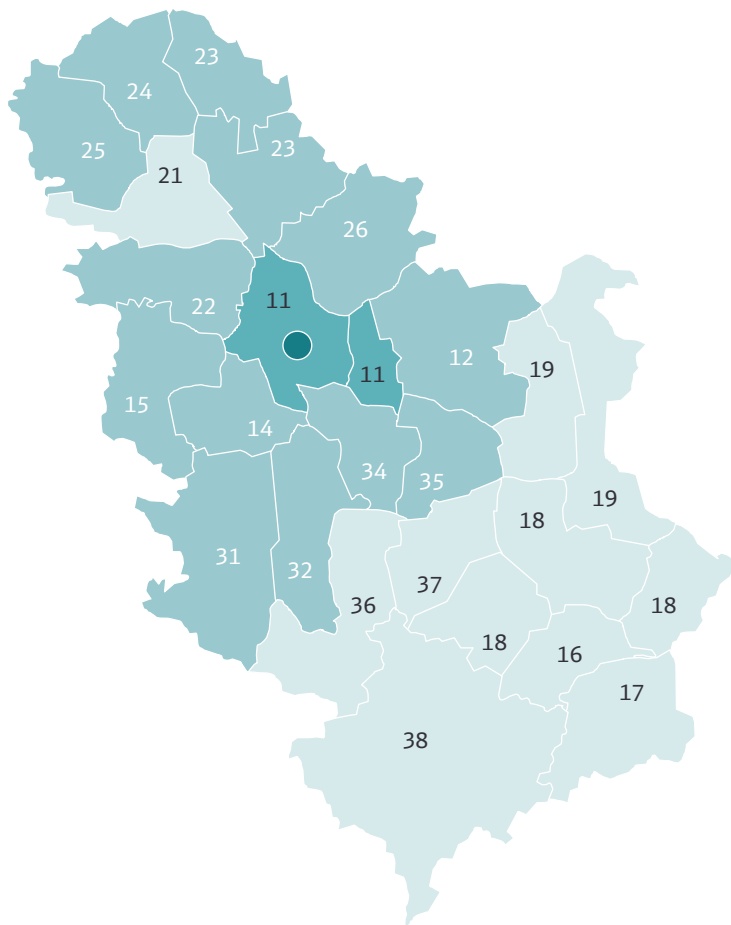

Zone	Postal code
1	Terminal Belgrade
2	Free delivered in Belgrade
3	12-15, 22-26, 31-32, 34-35
4	16-19, 21, 36-38

Click [here](#) for indicative transit times via "eSchenker Scheduling" \*)

\*) Incl. all European holidays