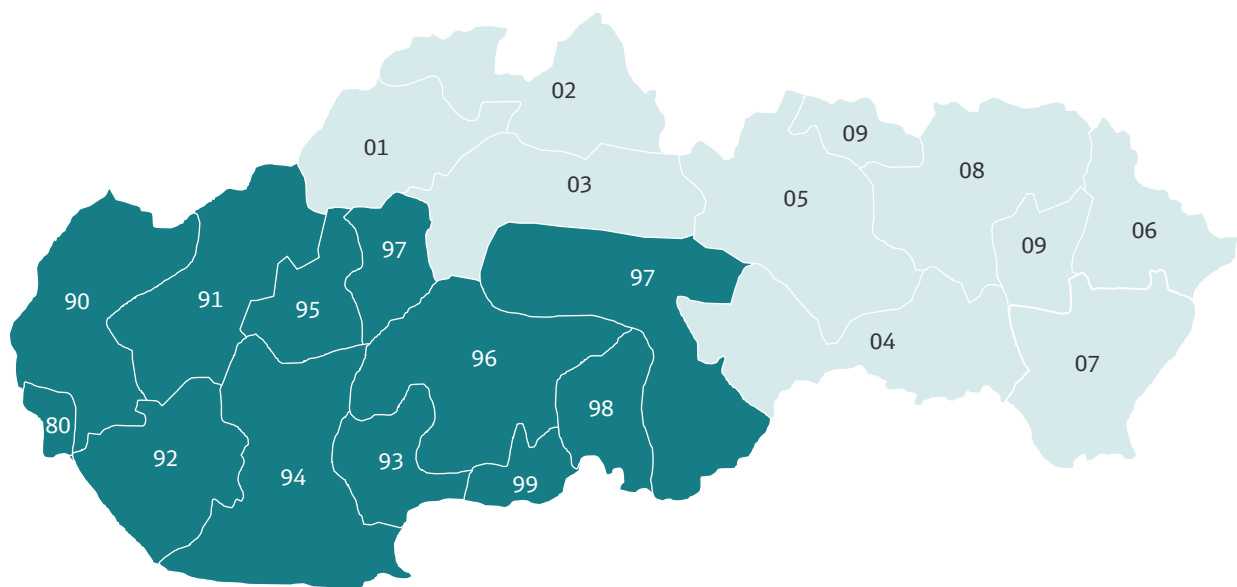

Zone	Postal code
1	80-99
2	01-09

Experience the power of Europe's largest network

We offer the most optimal transport solutions in the market, which enhances the logistics flow and value chain for your company while optimizing the business opportunities. Together we find the best solutions!

- DB SCHENKER**system** delivers **goods under 2,500 kg** or up to 1.5 loading meters. The consignment is transported from hub to hub through Europe incl. pick up and tail lift delivery
- Possibility of booking **long goods** up to 3 or 6 meters respectively
- DB SCHENKER**part load** delivers **goods up to 19,400 kg** or up to 11.0 loading meters. The consignment is transported directly from shipper to consignee without terminal handling or transshipment either as a part- or full load consignment
- DB SCHENKER**full load** delivers **goods over 19,400 kg** or from 11.0 loading meters. The consignment is transported directly from shipper to consignee without terminal handling or transshipment either as a part or full load consignment.
- **Express** and **special transports**

Click [here](#) for indicative transit times via "eSchenker Scheduling" *)

*) Incl. all European holidays

www.dbschenker.com/dk

+45 32 42 50 00

info.dk@dbschenker.com