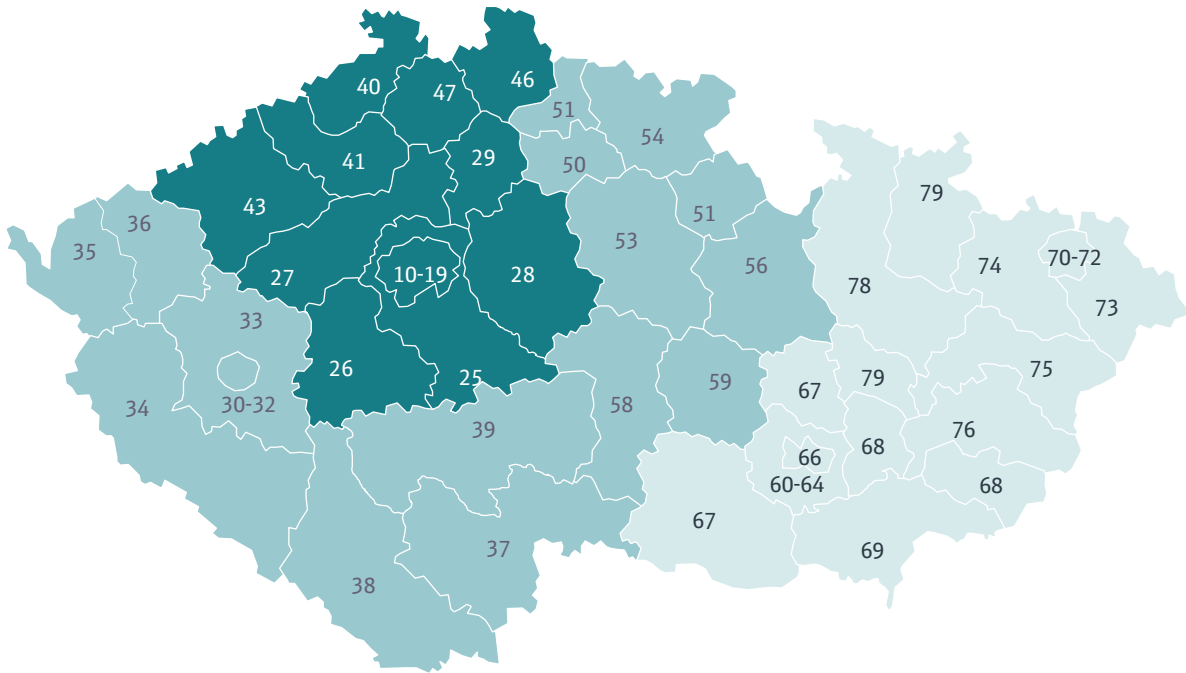

Zone	Postal code
------	-------------

	1 10-29, 40-49
	2 30-39, 50-59
	3 60-79

Experience the power of Europe's largest network

We offer the most optimal transport solutions in the market, which enhances the logistics flow and value chain for your company while optimizing the business opportunities. Together we find the best solutions!

- DB SCHENKER**system** delivers **goods under 2,500 kg** or up to 1.5 loading meters. The consignment is transported from hub to hub through Europe incl. pick up and tail lift delivery
- Possibility of booking **long goods** up to 3 or 6 meters respectively
- DB SCHENKER**part load** delivers **goods up to 19,400 kg** or up to 11.0 loading meters. The consignment is transported directly from shipper to consignee without terminal handling or transshipment either as a part- or full load consignment
- DB SCHENKER**full load** delivers **goods over 19,400 kg** or from 11.0 loading meters. The consignment is transported directly from shipper to consignee without terminal handling or transshipment either as a part or full load consignment.
- **Express** and **special transports**