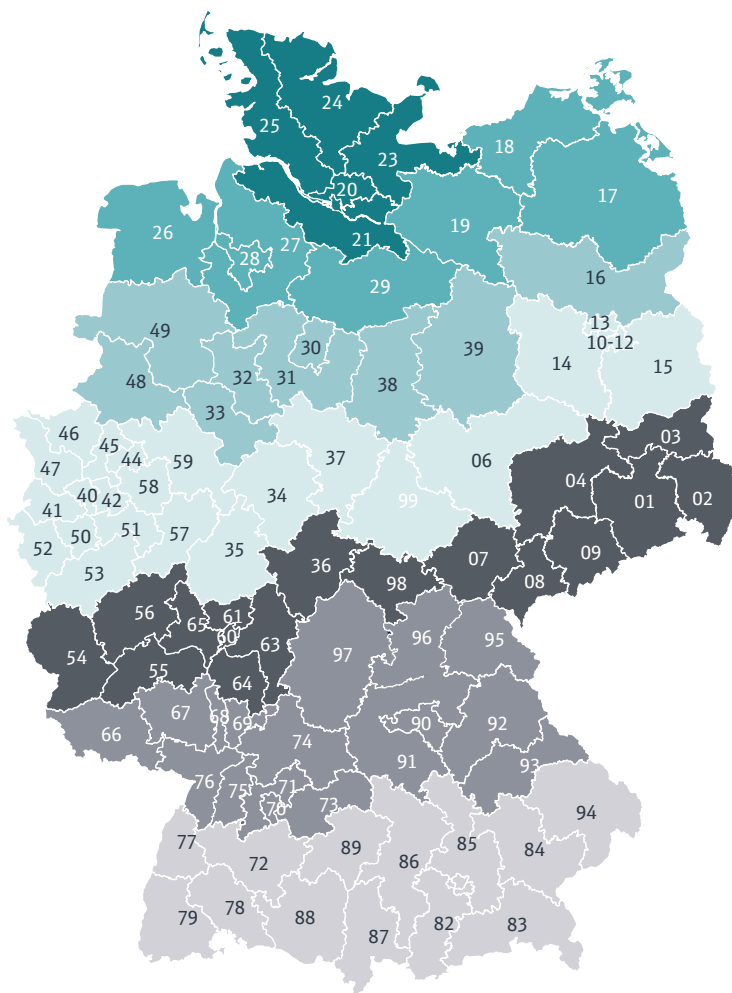

Zone	Postal code
1	20-25
2	17-19, 26-29
3	16, 30-33, 38-39, 48-49
4	06, 10-15, 34-35, 37, 40-42, 44-47, 50-53, 57-59
5	01-04, 07-09, 36, 54-56, 60-65, 98-99
6	66-69, 70-71, 73-76, 90-93, 95-97
7	72, 77-89, 94

Experience the power of Europe's largest network

We offer the most optimal transport solutions in the market, which enhances the logistics flow and value chain for your company while optimizing the business opportunities. Together we find the best solutions!

Click [here](#) for indicative transit times via "eSchenker Scheduling" *)

*) Incl. all European holidays