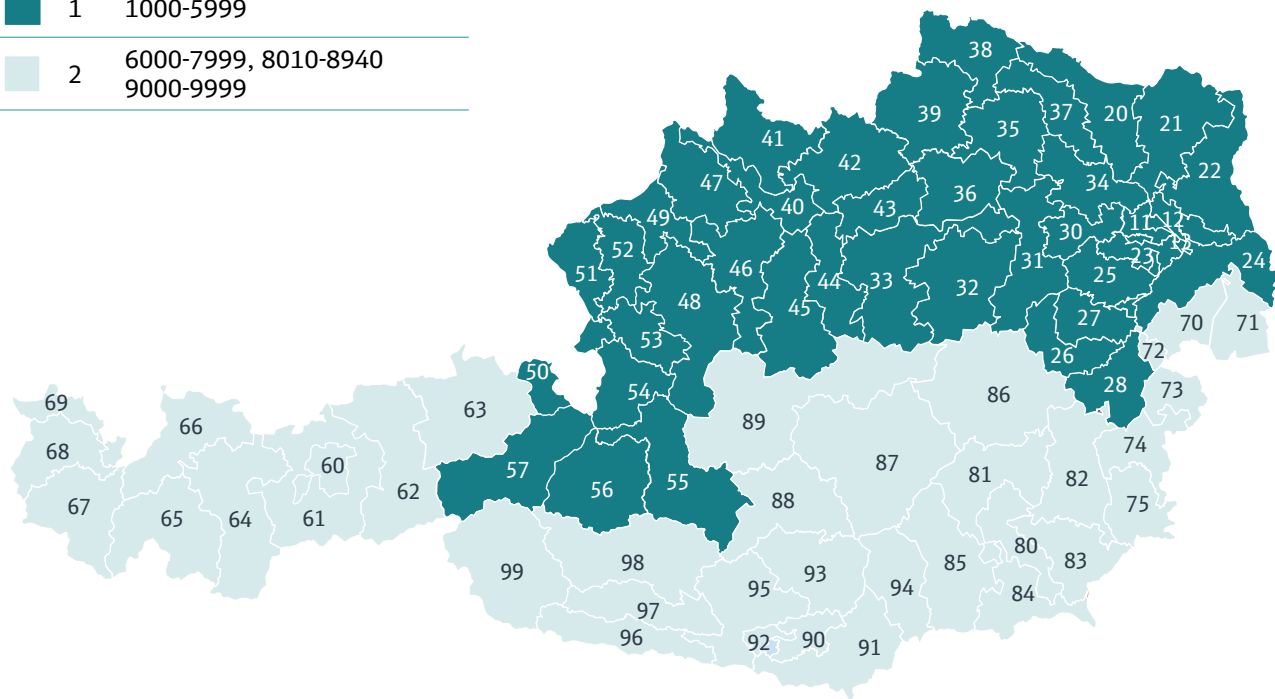

Zone	Postal code
1	1000-5999
2	6000-7999, 8010-8940 9000-9999

Experience the power of Europe's largest network

We offer the most optimal transport solutions in the market, which enhances the logistics flow and value chain for your company while optimizing the business opportunities. Together we find the best solutions!

- DB SCHENKER **system** delivers **goods under 2,500 kg** or up to 1.5 loading meters. The consignment is transported from hub to hub through Europe incl. pick up and tail lift delivery
- Possibility of booking **long goods** up to 3 or 6 meters respectively
- DB SCHENKER **part load** delivers **goods up to 19,400 kg** or up to 11.0 loading meters. The consignment is transported directly from shipper to consignee without terminal handling or transshipment either as a part- or full load consignment
- DB SCHENKER **full load** delivers **goods over 19,400 kg** or from 11.0 loading meters. The consignment is transported directly from shipper to consignee without terminal handling or transshipment either as a part or full load consignment.
- **Express** and **special transports**

Click [here](#) for indicative transit times via "eSchenker Scheduling" *)

*) Incl. all European holidays

www.dbschenker.com/dk

+45 32 42 50 00

info.dk@dbschenker.com